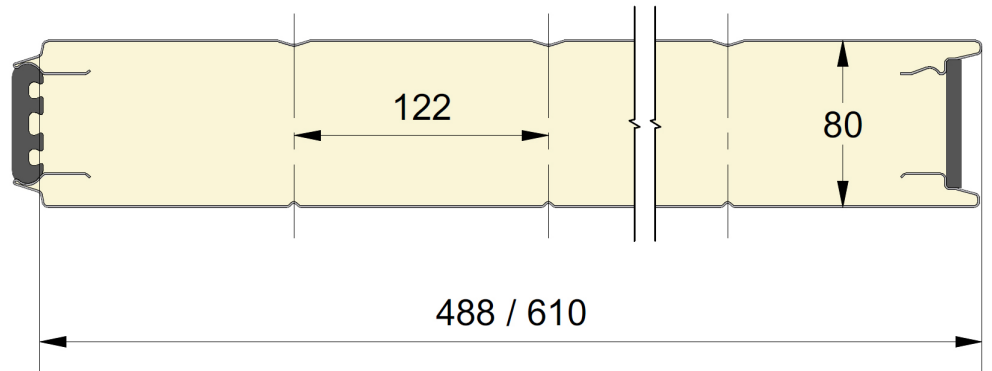

80mm industrial panel with ribbed outer face.  
Available in 488 and 610mm.  
Both sides ribbed, Stucco embossed, RAL 9002.

# PANEL ZL

REFERENCE	HEIGHT	EMBOSSING
510	488	Stucco
511	610	Stucco