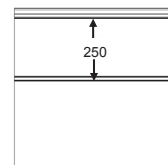

Fingersafe panel with single grooved and 8mm micro ribbed outer sheet.
Available in heights 500 and 610mm.
Inner sheet: ribbed, stucco embossed, RAL 9010.

PANEL UUM8

REFERENCE	HEIGHT	EMBOSSING
721	500	Smooth
722	610 CN	Smooth
723	610 UP	Smooth
724	610 DN	Smooth

UUM8UP

EMBOSSING

Smooth

COLORS

	9016 P	1015	6005	6009 P	7016 P	7016 M	7024 M	7035 P	7039 M	8014 P	9006	Grey	INOX
500	●	○	○	○	●	●*	○*	○	●*	○	○	○	○
610	●	○			●	●*		○		○	○		

● = Standard   ○ = Option (min. 100 m²)   * = Only in smooth

EPCO

YOUR NEEDS. OUR PANELS.