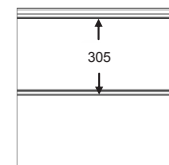

Fingersafe panel with single grooved and 8mm micro ribbed outer sheet.  
Available in heights 500 and 610mm.  
Inner sheet: ribbed, stucco embossed, RAL 9010.

# PANEL UUM8

REFERENCE	HEIGHT	EMBOSSING
721	500	Smooth
722	610 CN	Smooth
723	610 UP	Smooth
724	610 DN	Smooth

UUM8

UUM8UP

UUM8CN

UUM8DN