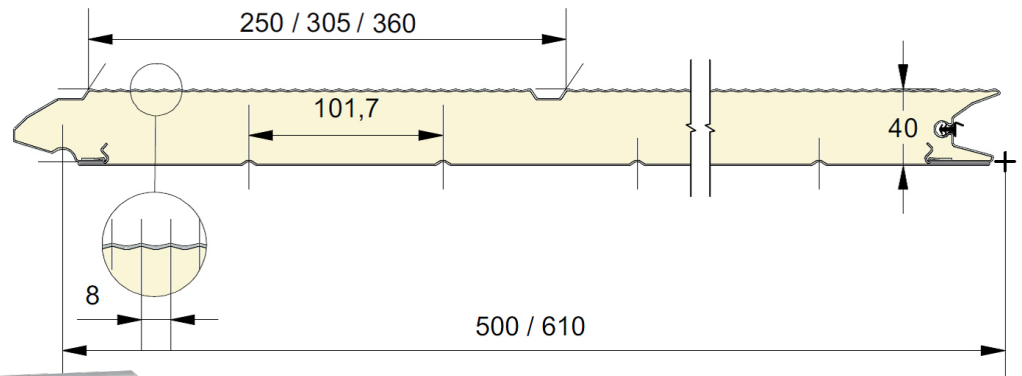

Fingersafe panel with single grooved and 8mm micro ribbed outer sheet.  
Available in heights 500 and 610mm.  
Inner sheet: ribbed, stucco embossed, RAL 9010.

# PANEL UUM8

REFERENCE	HEIGHT	EMBOSSING
721	500	Smooth
722	610 CN	Smooth
723	610 UP	Smooth
724	610 DN	Smooth

UUM8

UUM8UP

UUM8CN

UUM8DN

## COLORS

	9016 P	1015	6005	6009 P	7016 P	7016 M	7024 M	7035 P	7039 M	8014 P	9006	Grey	INOX
500	●	○	○	○	●	●*	○*	○	●*	○	○	○	○
610	●	○			●	●*		○		○	○		

● = Standard    ○ = Option (min. 100 m<sup>2</sup>)    \* = Only in smooth