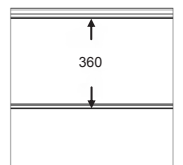

Fingersafe panel with single grooved and 8mm micro ribbed outer sheet.  
Available in heights 500 and 610mm.  
Inner sheet: ribbed, stucco embossed, RAL 9010.

# PANEL UUM8

REFERENCE	HEIGHT	EMBOSSING
721	500	Smooth
722	610 CN	Smooth
723	610 UP	Smooth
724	610 DN	Smooth

UUM8

UUM8UP

UUM8CN

UUM8DN