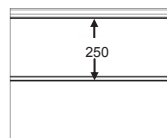

Fingersafe panel with single grooved and 8mm micro ribbed outer sheet.  
Available in heights 500 and 610mm.  
Inner sheet: ribbed, stucco embossed, RAL 9010.

# PANEL UUM8

REFERENCE	HEIGHT	EMBOSSING
721	500	Smooth
722	610 CN	Smooth
723	610 UP	Smooth
724	610 DN	Smooth

UUM8

UUM8UP

UUM8CN

UUM8DN