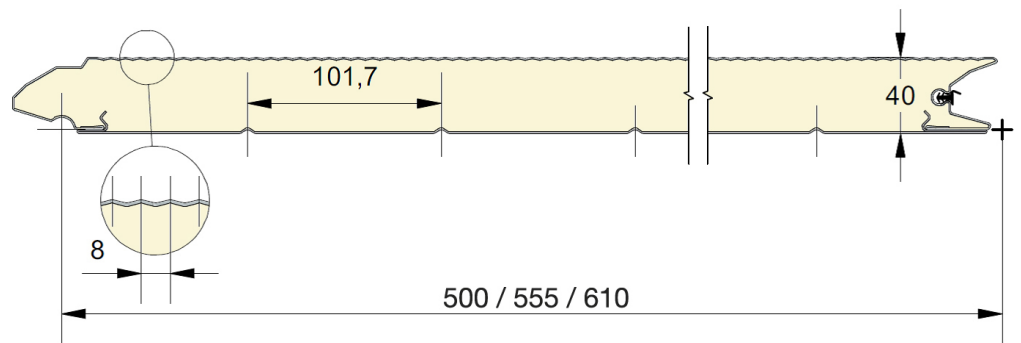

Fingersafe panel with 8mm micro ribbed outer sheet.
 Available in heights 500, 555 and 610mm.
 Inner sheet: ribbed, stucco embossed, RAL 9010.

PANEL UM8

REFERENCE	HEIGHT	EMBOSSING
719	500	Smooth
764	555	Smooth
720	610	Smooth

EMBOSSING

Smooth

COLORS

	9016 P	1015	6005	6009 P	7016 P	7016 M	7024 M	7035 P	7039 M	8014 P	9006	Grey	INOX
500	●	○	○	○	●	●*	○*	○	●*	○	○	○	○
555	●				●	○*	○*		○*				
610	●	○			●	●*		○		○	○		

● = Standard ○ = Option (min. 100 m²) * = Only in smooth