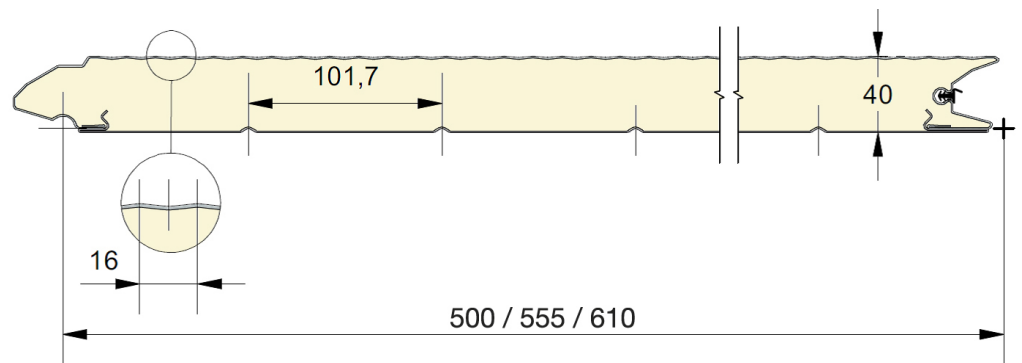

Fingersafe panel with 16mm micro ribbed outer sheet.
 Available in heights 500, 555 and 610mm.
 Inner sheet: ribbed, stucco embossed, RAL 9010.

PANEL UM16

REFERENCE	HEIGHT	EMBOSSING
749	500	Smooth
765	555	Smooth
750	610	Smooth

EMBOSSING

COLORS

	9016 P	1015	6005	6009 P	7016 P	7016 M	7024 M	7035 P	7039 M	8014 P	9006	Grey	INOX
500	●	○	○	○	●	●*	○*	○	●*	○	○	○	○
555	●				●	○*	○*		○*				
610	●	○			●	●*		○		○	○		

● = Standard ○ = Option (min. 100 m²) * = Only in smooth