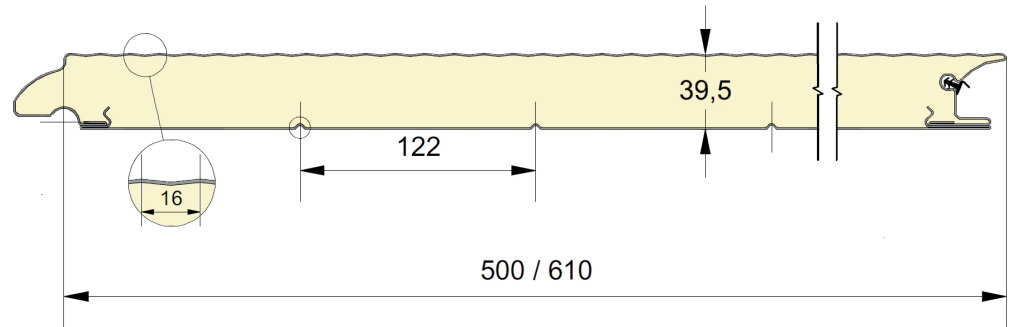

Fingersafe panel with 16mm micro ribbed outer sheet.
 Available in heights 500 and 610mm.
 Inner sheet: ribbed, stucco embossed, RAL 9010.

PANEL SM16

REFERENCE	HEIGHT	EMBOSSING
1219	500	Smooth
1220	610	Smooth

EMBOSSING

COLORS

	9002	9016 P	1015	6005	6009 P	7016 P	7016 M	7024 M	7035 P	7039 M	8014 P	9006
500	●	●	○	○	○	○	○*	○*	○*	○*	○	○
610	●	●	○			○	○*		○*		○	○

● = Standard ○ = Option (min. 100 m²) * = Only in smooth + = Except in smooth