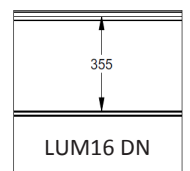

Fingersafe panel with single grooved and 16mm micro ribbed outer sheet.
 Available in heights 500 and 610mm.
 Inner sheet: ribbed, stucco embossed, RAL 9010.

PANEL LUM16

REFERENCE	HEIGHT	EMBOSSING
1651	500	Smooth
1652	610 CN	Smooth
1653	610 UP	Smooth
1654	610 DN	Smooth

COLORS

	9016 P	7016 P	7016 M	9006
500	●	●	○	○
610	●	●	○	○

● = Standard ○ = Option (min. 100 m²)

EMBOSSING

EPCO

YOUR NEEDS. OUR PANELS.