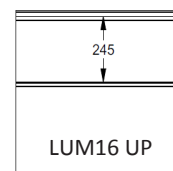

Fingersafe panel with single grooved and 16mm micro ribbed outer sheet.
 Available in heights 500 and 610mm.
 Inner sheet: ribbed, stucco embossed, RAL 9010.

PANEL LUM16

REFERENCE	HEIGHT	EMBOSSING
1651	500	Smooth
1652	610 CN	Smooth
1653	610 UP	Smooth
1654	610 DN	Smooth

COLORS

	9016 P	7016 P	7016 M	9006
500	●	●	○	○
610	●	●	○	○

● = Standard ○ = Option (min. 100 m²)

EMBOSSING

EPCO

YOUR NEEDS. OUR PANELS.