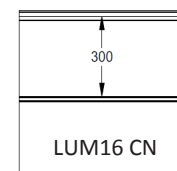

Fingersafe panel with single grooved and 16mm micro ribbed outer sheet.
 Available in heights 500 and 610mm.
 Inner sheet: ribbed, stucco embossed, RAL 9010.

PANEL LUM16

REFERENCE	HEIGHT	EMBOSSING
1651	500	Smooth
1652	610 CN	Smooth
1653	610 UP	Smooth
1654	610 DN	Smooth

COLORS

	9016 P	7016 P	7016 M	9006
500	●	●	○	○
610	●	●	○	○

● = Standard ○ = Option (min. 100 m²)

EMBOSSING

EPCO

YOUR NEEDS. OUR PANELS.