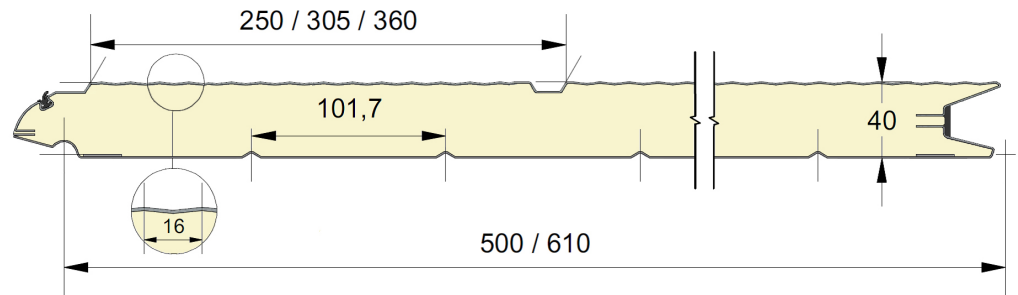

Fingersafe panel with single grooved and 16mm micro ribbed outer sheet.
 Available in heights 500 and 610mm.
 Inner sheet: ribbed, stucco embossed, RAL 9010.

PANEL LUM16

REFERENCE	HEIGHT	EMBOSSING
1651	500	Smooth
1652	610 CN	Smooth
1653	610 UP	Smooth
1654	610 DN	Smooth

COLORS

	9016 P	7016 P	7016 M	9006
500	●	●	○	○
610	●	●	○	○

● = Standard ○ = Option (min. 100 m²)

EMBOSSING

EPCO

YOUR NEEDS. OUR PANELS.