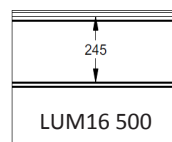

Fingersafe panel with single grooved and 16mm micro ribbed outer sheet.
 Available in heights 500 and 610mm.
 Inner sheet: ribbed, stucco embossed, RAL 9010.

PANEL LUM16

REFERENCE	HEIGHT	EMBOSSING
1651	500	Smooth
1652	610 CN	Smooth
1653	610 UP	Smooth
1654	610 DN	Smooth