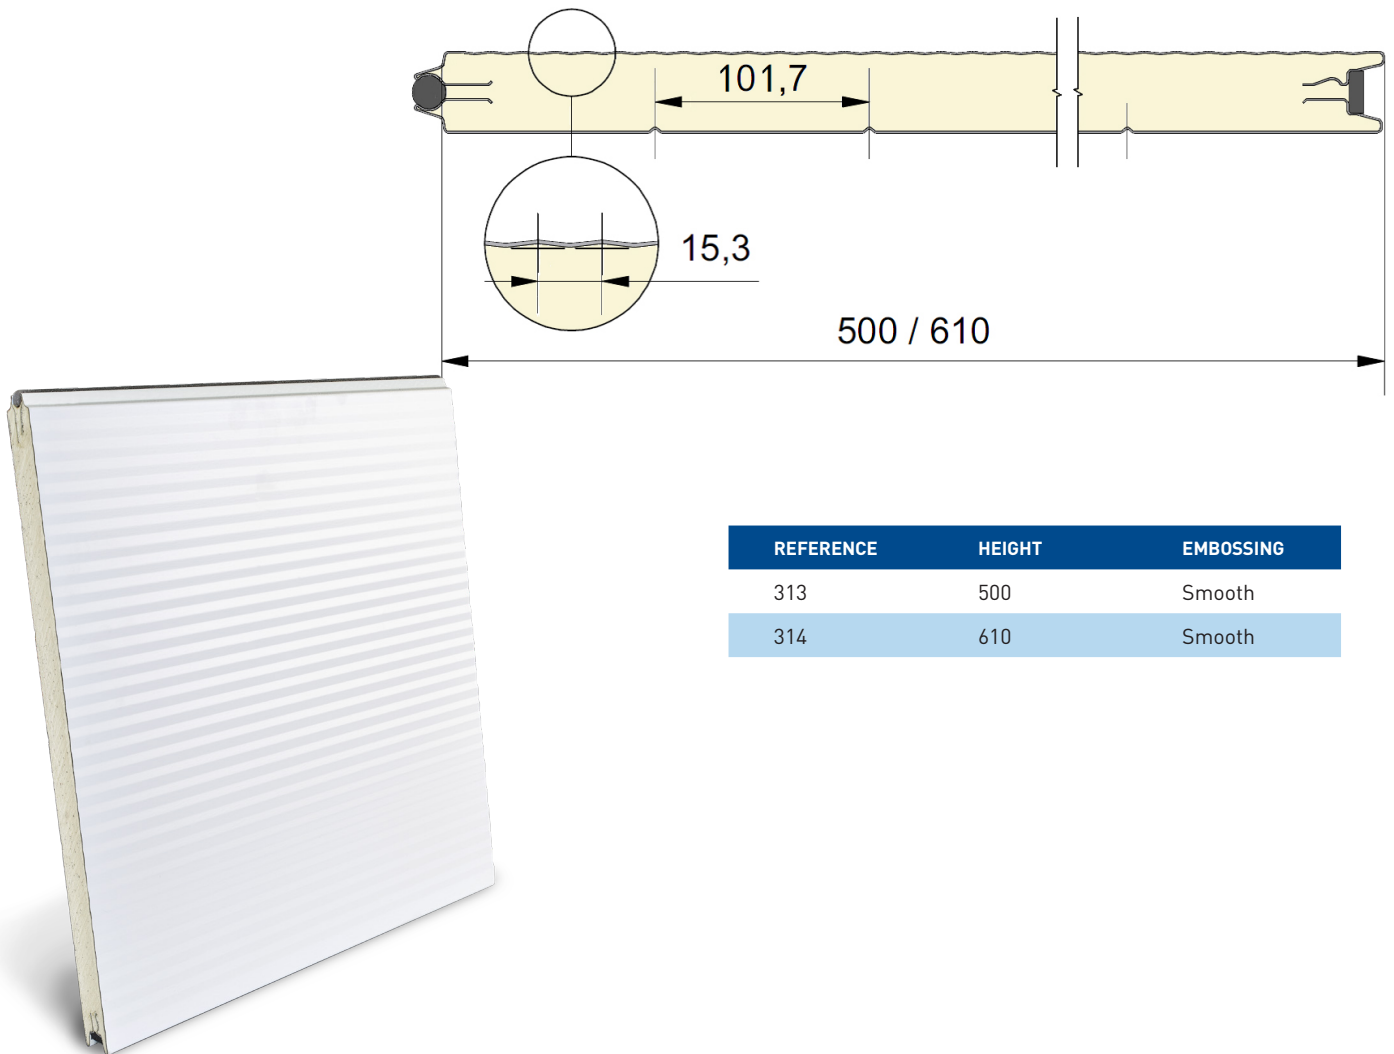

Industrial panel with micro ribbed 16mm outer sheet  
 Available in heights 500 and 610mm.  
 Inner sheet : ribbed, stucco embossed, RAL 9002.

# PANEL IM16

REFERENCE	HEIGHT	EMBOSSING
313	500	Smooth
314	610	Smooth

## COLORS

	9002	9010	1021	3000	5003 P	5010 P	6009 P	7005	7044	7016 P	8014 P	9006	9007
500	○	●	○	○	○	○	○	○	○	○	○	○	○
610	○	●	○	○	○	○	○	○	○	○	○	○	○

● = Standard    ○ = Option (min. 100 m<sup>2</sup>)