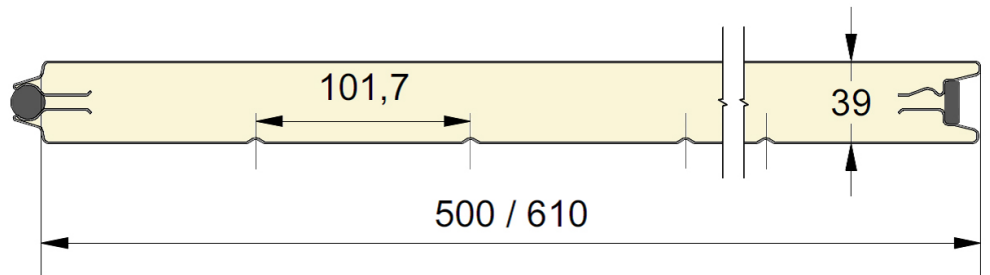

Industrial panel with ribbed outer sheet  
 Available in heights 500 and 610mm.  
 Inner sheet : ribbed, stucco embossed, RAL 9002.

# PANEL IF

REFERENCE	HEIGHT	EMBOSSING
303	500	Stucco
304	610	Stucco