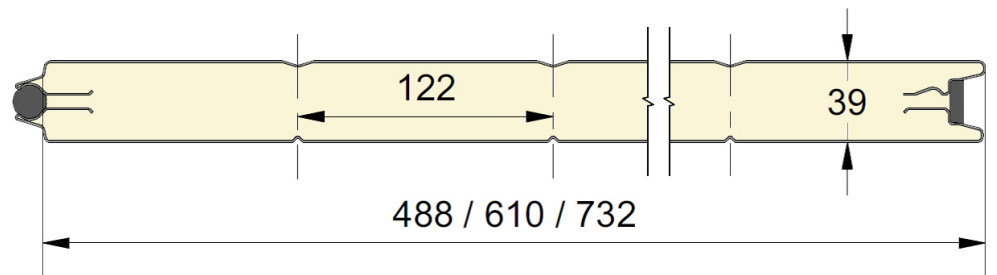

Industrial panel with ribbed outer sheet  
 Available in heights 488, 610 and 732mm.  
 Inner sheet : ribbed, smooth, RAL 9002.

# PANEL HL

REFERENCE	HEIGHT	EMBOSSING
407	488	Smooth
408	610	Smooth
409	732	Smooth
410	488	Stucco
411	610	Stucco
412	732	Stucco