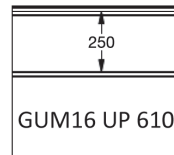

Fingersafe panel with single grooved and 16mm micro ribbed outer sheet.

Available in heights 500 and 610mm.

Inner sheet: ribbed, stucco embossed, RAL 9010.

PANEL GUM16

Reco
SERIES

REFERENCE	HEIGHT	EMBOSSING
951	500	Smooth
952	610 CN	Smooth
953	610 UP	Smooth
954	610 DN	Smooth

COLORS

	9016 P	7016 P
500	●	○
610	●	

● = Standard ○ = Option (min. 100 m²)

EMBOSSING

EPCO

YOUR NEEDS. OUR PANELS.