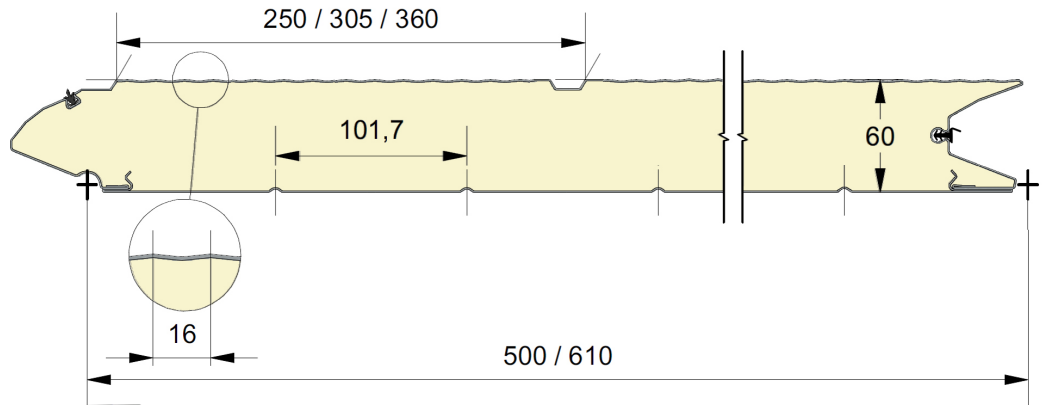

Fingersafe panel with single grooved and 16mm micro ribbed outer sheet.

Available in heights 500 and 610mm.

Inner sheet: ribbed, stucco embossed, RAL 9010.

PANEL GUM16

Reco
SERIES

REFERENCE	HEIGHT	EMBOSSING
951	500	Smooth
952	610 CN	Smooth
953	610 UP	Smooth
954	610 DN	Smooth

COLORS

	9016 P	7016 P
500	●	○
610	●	

● = Standard ○ = Option (min. 100 m²)

EMBOSSING

EPCO

YOUR NEEDS. OUR PANELS.