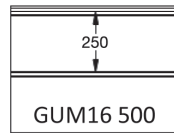

Fingersafe panel with single grooved and 16mm micro ribbed outer sheet.

Available in heights 500 and 610mm.

Inner sheet: ribbed, stucco embossed, RAL 9010.

PANEL GUM16

Reco
SERIES

REFERENCE	HEIGHT	EMBOSSING
951	500	Smooth
952	610 CN	Smooth
953	610 UP	Smooth
954	610 DN	Smooth

COLORS

	9016 P	7016 P
500	●	○
610	●	

● = Standard ○ = Option (min. 100 m²)

EMBOSSING

EPCO

YOUR NEEDS. OUR PANELS.