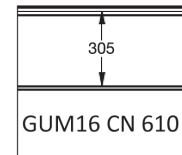

Fingersafe panel with single grooved and 16mm micro ribbed outer sheet.

Available in heights 500 and 610mm.

Inner sheet: ribbed, stucco embossed, RAL 9010.

PANEL GUM16

Reco
SERIES

REFERENCE	HEIGHT	EMBOSSING
951	500	Smooth
952	610 CN	Smooth
953	610 UP	Smooth
954	610 DN	Smooth

COLORS

	9016 P	7016 P
500	●	○
610	●	

● = Standard ○ = Option (min. 100 m²)

EMBOSSING

EPCO

YOUR NEEDS. OUR PANELS.