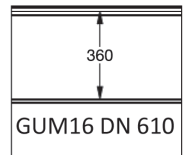

Fingersafe panel with single grooved and 16mm micro ribbed outer sheet.

Available in heights 500 and 610mm.

Inner sheet: ribbed, stucco embossed, RAL 9010.

PANEL GUM16

Reco
SERIES

REFERENCE	HEIGHT	EMBOSSING
951	500	Smooth
952	610 CN	Smooth
953	610 UP	Smooth
954	610 DN	Smooth

COLORS

	9016 P	7016 P
500	●	○
610	●	

● = Standard ○ = Option (min. 100 m²)

EMBOSSING

EPCO

YOUR NEEDS. OUR PANELS.