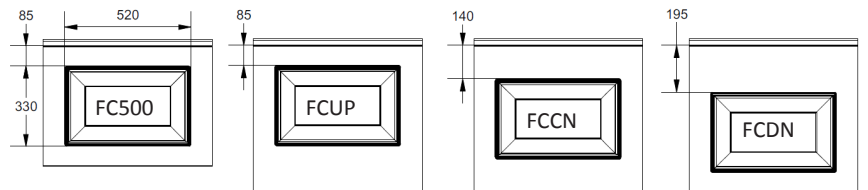

Fingersafe panel with raised cassette in outer sheet.
 Available in heights 500 and 610mm with cassette centered, up or down.
 Inner sheet: ribbed, stucco embossed, RAL 9010.

PANEL FC

Eco
SERIES

REFERENCE	HEIGHT	EMBOSSING
837	500	Smooth
838	610 CN	Smooth
839	610 UP	Smooth
840	610 DN	Smooth
841	500	Woodgrain
842	610 CN	Woodgrain
843	610 UP	Woodgrain
844	610 DN	Woodgrain
845	500	Stucco
846	610 CN	Stucco
847	610 UP	Stucco
848	610 DN	Stucco

COLORS

	9010	9016 P	Golden Oak
500	○+	●*	○
610	○+	●*	

EMBOSSING

● = Standard ○ = Option (min. 100 m²) * = Only in smooth + = Except in smooth

EPCO

YOUR NEEDS. OUR PANELS.