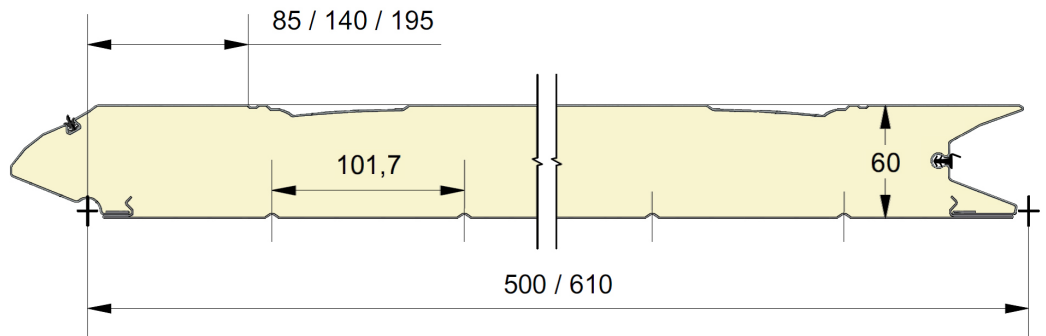

Fingersafe panel with raised cassette in outer sheet.
 Available in heights 500 and 610mm with cassette centered, up or down.
 Inner sheet: ribbed, stucco embossed, RAL 9010.

PANEL FC

Eco
SERIES

REFERENCE	HEIGHT	EMBOSSING
837	500	Smooth
838	610 CN	Smooth
839	610 UP	Smooth
840	610 DN	Smooth
841	500	Woodgrain
842	610 CN	Woodgrain
843	610 UP	Woodgrain
844	610 DN	Woodgrain
845	500	Stucco
846	610 CN	Stucco
847	610 UP	Stucco
848	610 DN	Stucco

COLORS

	9010	9016 P	Golden Oak
500	○+	●*	○
610	○+	●*	

EMBOSSING

● = Standard ○ = Option (min. 100 m²) * = Only in smooth + = Except in smooth

EPCO

YOUR NEEDS. OUR PANELS.