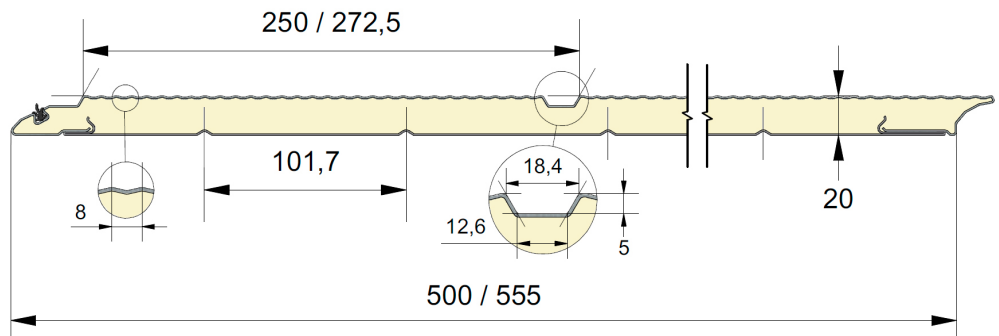

20mm fingersafe panel with grooved and 8mm microribbed outer sheet.  
 Available in heights 500 and 555mm.  
 Inner sheet ribbed, stucco, RAL 9010.

# PANEL CUM8

REFERENCE	HEIGHT	EMBOSSING
1817	500	Smooth
1818	555	Smooth

## COLORS

	9016 P	7016 P
500	<input checked="" type="radio"/>	<input type="radio"/>
555	<input checked="" type="radio"/>	<input type="radio"/>

= Standard     = Option (min. 100 m<sup>2</sup>)