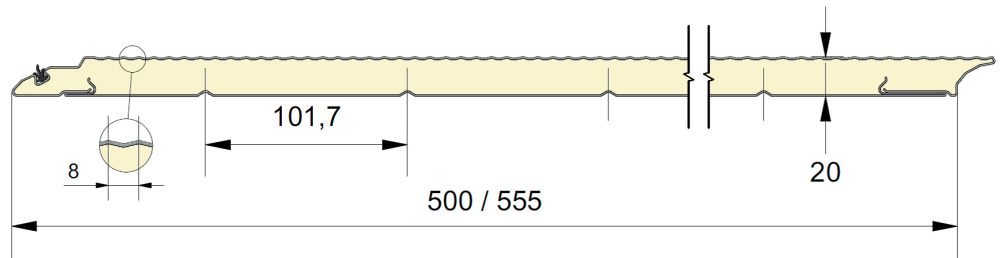

20mm fingersafe panel with 8mm microribbed outer sheet.
 Available in heights 500 and 555mm.
 Inner sheet ribbed, stucco, RAL 9010.

PANEL CM8

REFERENCE	HEIGHT	EMBOSSING
1813	500	Smooth
1814	555	Smooth

COLORS

	9016 P	7016 P
500	<input checked="" type="radio"/>	<input type="radio"/>
555	<input checked="" type="radio"/>	<input type="radio"/>

= Standard = Option (min. 100 m²)

EMBOSSING

EPCO

YOUR NEEDS. OUR PANELS.