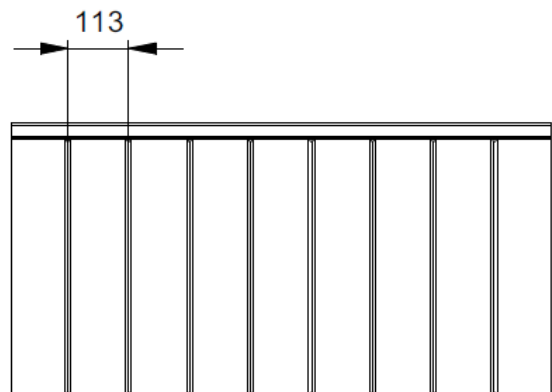

Fingersafe panel with vertical V grooves  
 Available in heights 500 and 610mm  
 Inner sheet : ribbed, stucco embossed, RAL 9010.

# PANEL RVV

REFERENCE	HEIGHT	EMBOSSING
067	500	Smooth
068	610	Smooth