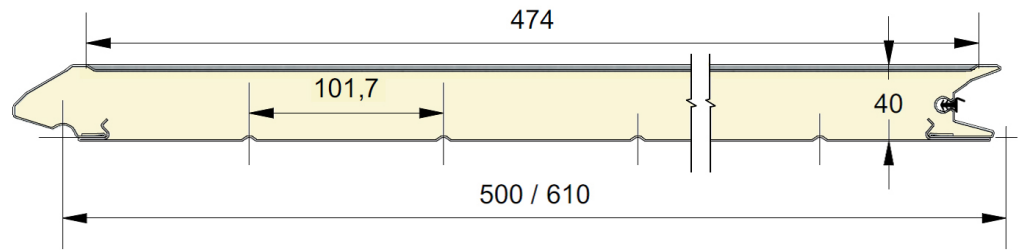

Fingersafe panel with vertical V grooves  
 Available in heights 500 and 610mm  
 Inner sheet : ribbed, stucco embossed, RAL 9010.

# PANEL RVV

REFERENCE	HEIGHT	EMBOSSING
067	500	Smooth
068	610	Smooth

## COLORS

	9016 P
500	●
610	●

● = Standard ○ = Option (min. 100 m<sup>2</sup>)