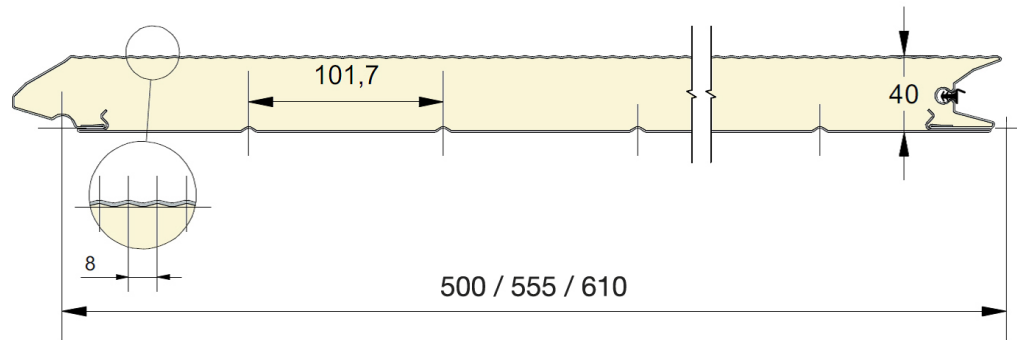

Fingersafe panel with 8mm micro ribbed outer sheet.
 Available in heights 500, 555 and 610mm.
 Inner sheet: ribbed, stucco embossed, RAL 9010.

PANEL RM8

REFERENCE	HEIGHT	EMBOSSING
013	500	Smooth
076	555	Smooth
014	610	Smooth

EMBOSSING

COLORS

	9016 P	1015	6005	6009 P	7016 P	7016 M	7024 M	7035 P	7039 M	8014 P	9006	Grey	INOX
500	●	○	○	○	●	●*	○*	○	●*	○	○	○	○
555	●				●	○*	○*		○*				
610	●	○			●	●*		○		○	○		

● = Standard ○ = Option (min. 100 m²) * = Only in smooth