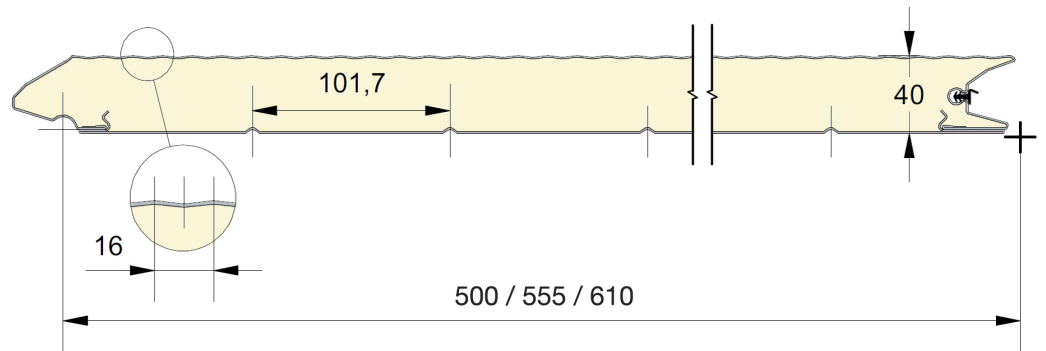

Fingersafe panel with 16mm micro ribbed outer sheet.
 Available in heights 500, 555 and 610mm.
 Inner sheet: ribbed, stucco embossed, RAL 9010.

PANEL RM16

REFERENCE	HEIGHT	EMBOSSING
019	500	Smooth
077	555	Smooth
020	610	Smooth

EMBOSSING

Smooth

COLORS

	9016 P	1015	6005	6009 P	7016 P	7016 M	7024 M	7035 P	7039 M	8014 P	9006	Grey	INOX
500	●	○	○	○	●	●*	○*	○	●*	○	○	○	○
555	●				●	○*	○*		○*				
610	●	○			●	●*		○		○	○		

● = Standard ○ = Option (min. 100 m²) * = Only in smooth