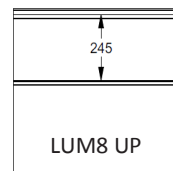

Fingersafe panel with single grooved and 8mm micro ribbed outer sheet.  
 Available in heights 500 and 610mm.  
 Inner sheet: ribbed, stucco embossed, RAL 9010.

# PANEL LUM8

REFERENCE	HEIGHT	EMBOSSING
1621	500	Smooth
1622	610 CN	Smooth
1623	610 UP	Smooth
1624	610 DN	Smooth