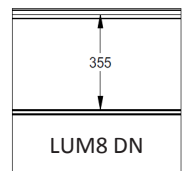

Fingersafe panel with single grooved and 8mm micro ribbed outer sheet.  
 Available in heights 500 and 610mm.  
 Inner sheet: ribbed, stucco embossed, RAL 9010.

# PANEL LUM8

REFERENCE	HEIGHT	EMBOSSING
1621	500	Smooth
1622	610 CN	Smooth
1623	610 UP	Smooth
1624	610 DN	Smooth