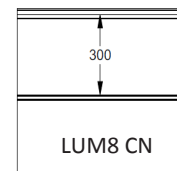

Fingersafe panel with single grooved and 8mm micro ribbed outer sheet.  
 Available in heights 500 and 610mm.  
 Inner sheet: ribbed, stucco embossed, RAL 9010.

# PANEL LUM8

REFERENCE	HEIGHT	EMBOSSING
1621	500	Smooth
1622	610 CN	Smooth
1623	610 UP	Smooth
1624	610 DN	Smooth