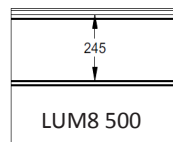

Fingersafe panel with single grooved and 8mm micro ribbed outer sheet.  
 Available in heights 500 and 610mm.  
 Inner sheet: ribbed, stucco embossed, RAL 9010.

# PANEL LUM8

REFERENCE	HEIGHT	EMBOSSING
1621	500	Smooth
1622	610 CN	Smooth
1623	610 UP	Smooth
1624	610 DN	Smooth