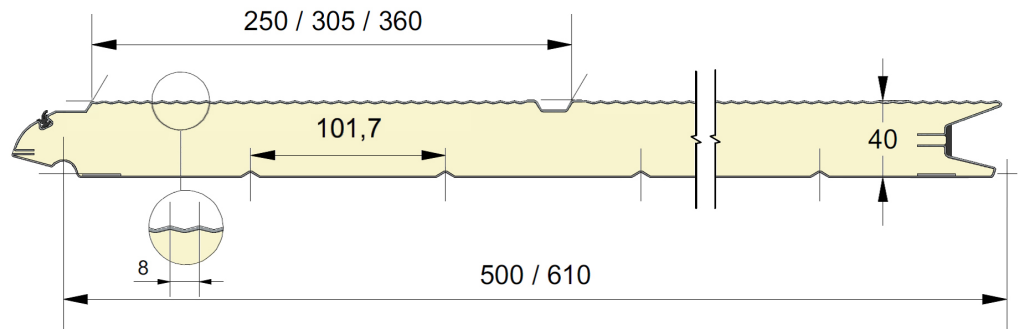

Fingersafe panel with single grooved and 8mm micro ribbed outer sheet.  
 Available in heights 500 and 610mm.  
 Inner sheet: ribbed, stucco embossed, RAL 9010.

# PANEL LUM8

REFERENCE	HEIGHT	EMBOSSING
1621	500	Smooth
1622	610 CN	Smooth
1623	610 UP	Smooth
1624	610 DN	Smooth

## COLORS

	9016 P	7016 P	7016 M	9006
500	●	●	○	○
610	●	●	○	○

● = Standard    ○ = Option (min. 100 m<sup>2</sup>)