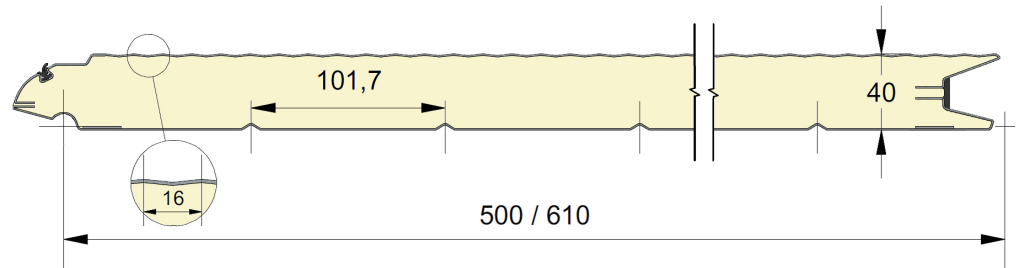

Fingersafe panel with 16mm micro ribbed outer sheet.
 Available in heights 500 and 610mm.
 Inner sheet: ribbed, stucco embossed, RAL 9010.

PANEL LM16

| REFERENCE | HEIGHT | EMBOSSING |
|-----------|--------|-----------|
| 1649 | 500 | Smooth |
| 1650 | 610 | Smooth |

COLORS

| | 9016 P | 7016 P | 7016 M | 9006 |
|-----|--------|--------|--------|------|
| 500 | ● | ● | ○ | ○ |
| 610 | ● | ● | ○ | ○ |

● = Standard ○ = Option (min. 100 m²)

EMBOSSING

EPCO

YOUR NEEDS. OUR PANELS.