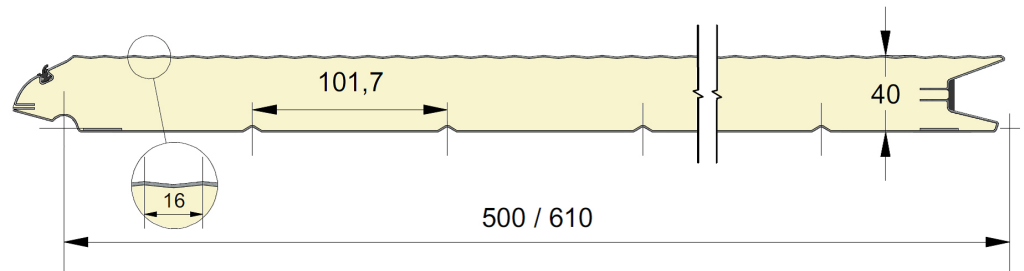

Fingersafe panel with 16mm micro ribbed outer sheet.
 Available in heights 500 and 610mm.
 Inner sheet: ribbed, stucco embossed, RAL 9010.

PANEL KM16

REFERENCE	HEIGHT	EMBOSSING
1519	500	Smooth
1520	610	Smooth

COLORS

	9016 P	7016 P	7016 M	9006
500	●	●	○	○
610	●	●	○	○

● = Standard ○ = Option (min. 100 m²)

EMBOSSING

EPCO

YOUR NEEDS. OUR PANELS.