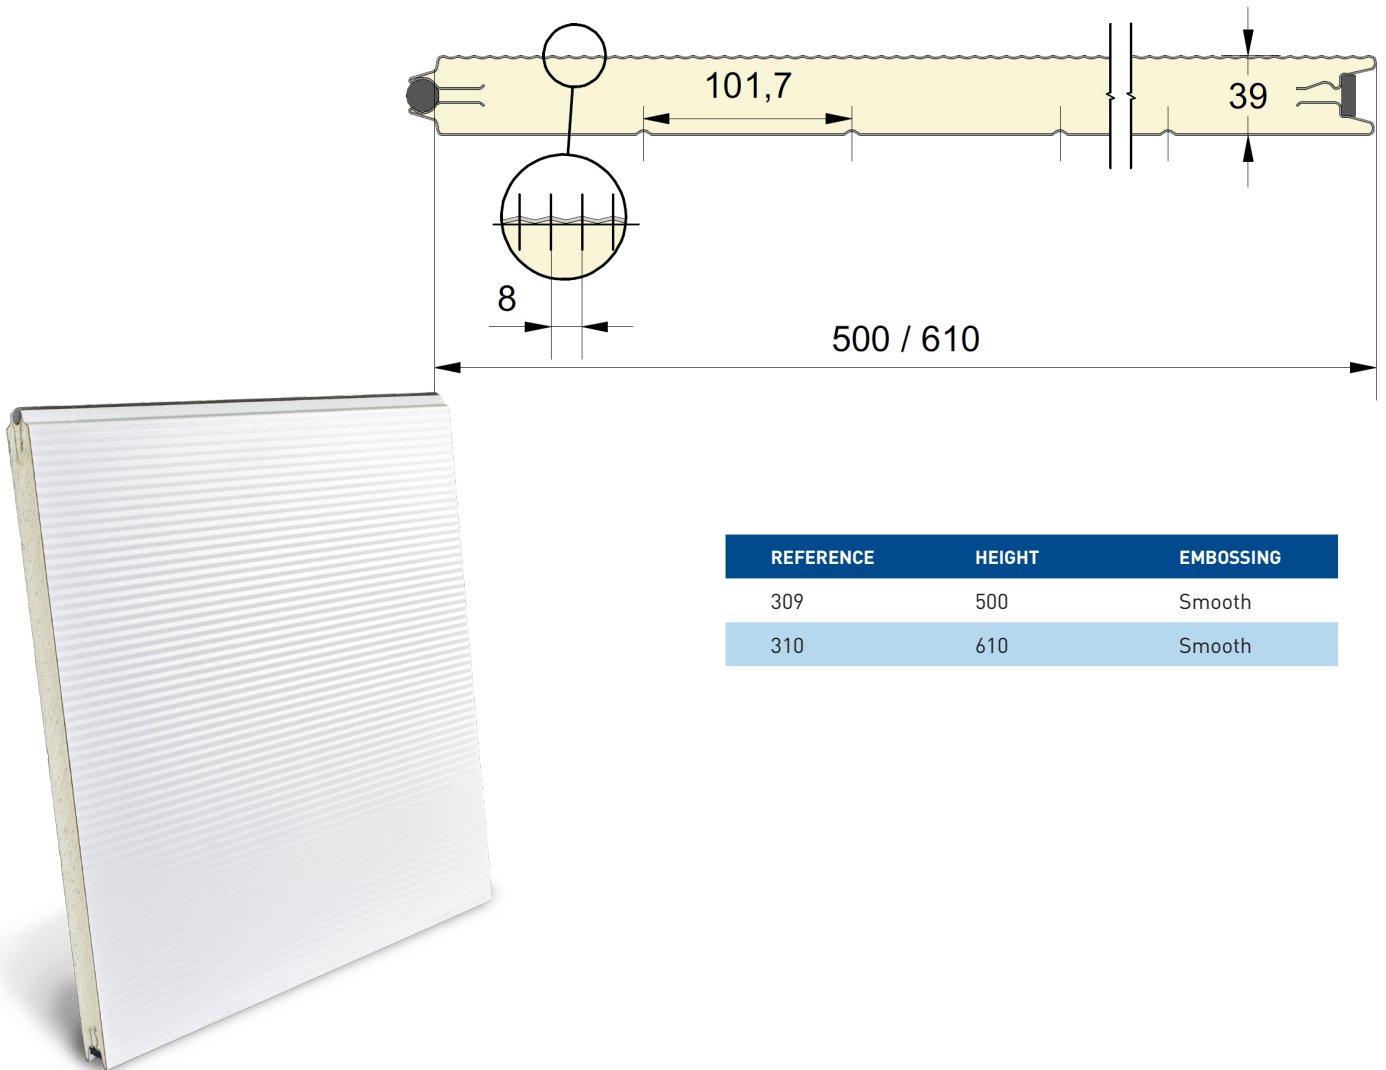

Industrial panel with micro ribbed 8mm outer sheet
 Available in heights 500 and 610mm.
 Inner sheet : ribbed, stucco embossed, RAL 9002.

PANEL IM8

REFERENCE	HEIGHT	EMBOSSING
309	500	Smooth
310	610	Smooth

EMBOSSING

Smooth

COLORS

	9002	9010	1021	3000	5003 P	5010 P	6009 P	7005	7044	7016 P	8014 P	9006	9007
500	○	●	○	○	○	○	○	○	○	○	○	○	○
610	○	●	○	○	○	○	○	○	○	○	○	○	○

● = Standard ○ = Option (min. 100 m²)

EPCO

YOUR NEEDS. OUR PANELS.