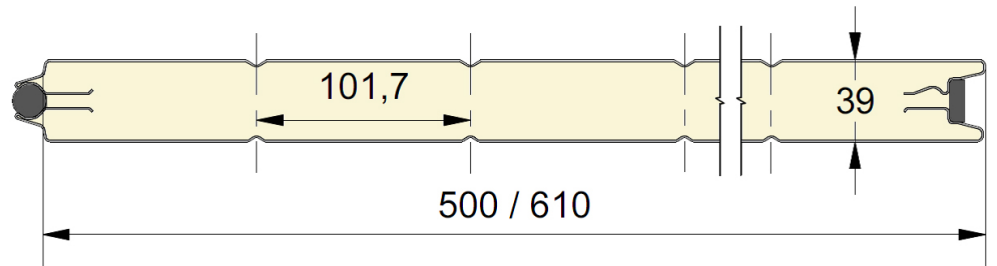

Industrial panel with ribbed outer sheet
 Available in heights 500 and 610mm.
 Inner sheet : ribbed, stucco embossed, RAL 9002.

PANEL IL

REFERENCE	HEIGHT	EMBOSSING
307	500	Stucco
308	610	Stucco

EMBOSSING

COLORS

	9002	9010	1021	3000	5003 P	5010 P	6009 P	7005	7044	7016 P	8014 P	9006	9007
500	○	●	○	○	○	○	○	○	○	○	○	○	○
610	○	●	○	○	○	○	○	○	○	○	○	○	○

● = Standard ○ = Option (min. 100 m²)

EPCO

YOUR NEEDS. OUR PANELS.