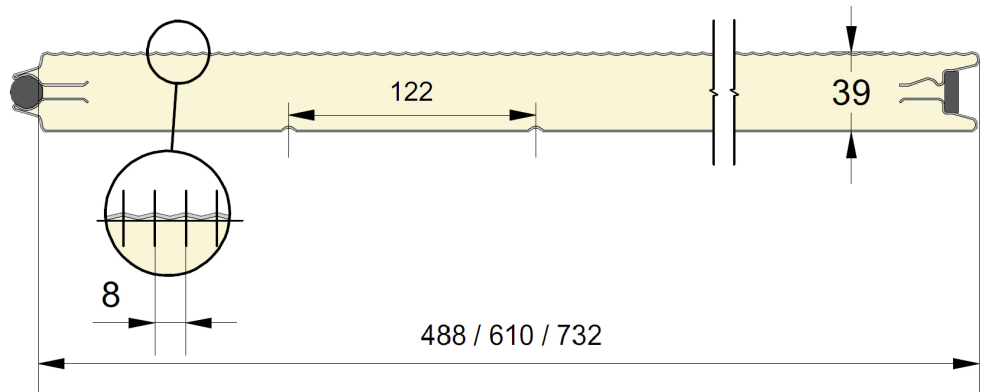

Industrial panel with micro ribbed outer sheet
 Available in heights 488, 610 and 732mm.
 Inner sheet : ribbed, smooth, RAL 9002.

PANEL HM8

REFERENCE	HEIGHT	EMBOSSING
413	488	Smooth
414	610	Smooth
415	732	Smooth

EMBOSSING

COLORS

	9002	9010	1021	3000	5003 P	5010 P	6009 P	7005	7044	7016 P	8014 P	9006	9007
488	●									○		○	
610	●	●	○	○	○	○	○	○	○	●	○	●	●
732	●									○		○	

● = Standard ○ = Option (min. 100 m²)

EPCO