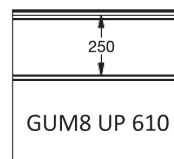

Fingersafe panel with single grooved and 8mm micro ribbed outer sheet.

Available in heights 500 and 610mm.

Inner sheet: ribbed, stucco embossed, RAL 9010.

PANEL GUM8

Reco
SERIES

REFERENCE	HEIGHT	EMBOSSING
921	500	Smooth
922	610 CN	Smooth
923	610 UP	Smooth
924	610 DN	Smooth

COLORS

	9016 P	7016 P
500	●	○
610	●	

● = Standard ○ = Option (min. 100 m²)

EMBOSSING

EPCO

YOUR NEEDS. OUR PANELS.