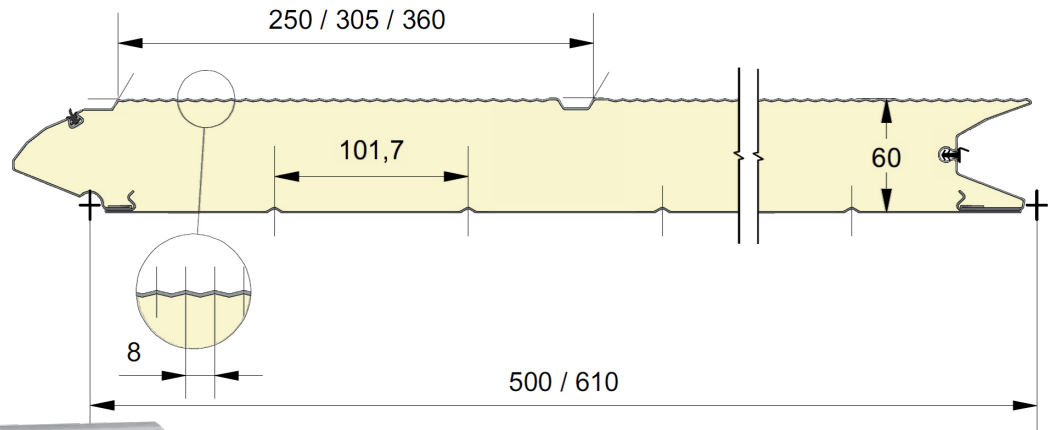

Fingersafe panel with single grooved and 8mm micro ribbed outer sheet.

Available in heights 500 and 610mm.

Inner sheet: ribbed, stucco embossed, RAL 9010.

PANEL GUM8

Reco
SERIES

REFERENCE	HEIGHT	EMBOSSING
921	500	Smooth
922	610 CN	Smooth
923	610 UP	Smooth
924	610 DN	Smooth

COLORS

	9016 P	7016 P
500	●	○
610	●	

● = Standard ○ = Option (min. 100 m²)

EMBOSSING

EPCO

YOUR NEEDS. OUR PANELS.