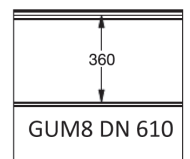

Fingersafe panel with single grooved and 8mm micro ribbed outer sheet.

Available in heights 500 and 610mm.

Inner sheet: ribbed, stucco embossed, RAL 9010.

PANEL GUM8

Reco
SERIES

REFERENCE	HEIGHT	EMBOSSING
921	500	Smooth
922	610 CN	Smooth
923	610 UP	Smooth
924	610 DN	Smooth

COLORS

	9016 P	7016 P
500	●	○
610	●	

● = Standard ○ = Option (min. 100 m²)

EMBOSSING

EPCO

YOUR NEEDS. OUR PANELS.