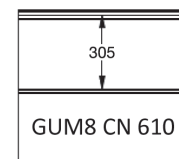

Fingersafe panel with single grooved and 8mm micro ribbed outer sheet.

Available in heights 500 and 610mm.

Inner sheet: ribbed, stucco embossed, RAL 9010.

PANEL GUM8

Reco
SERIES

REFERENCE	HEIGHT	EMBOSSING
921	500	Smooth
922	610 CN	Smooth
923	610 UP	Smooth
924	610 DN	Smooth

COLORS

	9016 P	7016 P
500	●	○
610	●	

● = Standard ○ = Option (min. 100 m²)

EMBOSSING

EPCO

YOUR NEEDS. OUR PANELS.