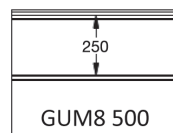

Fingersafe panel with single grooved and 8mm micro ribbed outer sheet.

Available in heights 500 and 610mm.

Inner sheet: ribbed, stucco embossed, RAL 9010.

PANEL GUM8

Reco
SERIES

REFERENCE	HEIGHT	EMBOSSING
921	500	Smooth
922	610 CN	Smooth
923	610 UP	Smooth
924	610 DN	Smooth

COLORS

	9016 P	7016 P
500	●	○
610	●	

● = Standard ○ = Option (min. 100 m²)

EMBOSSING

EPCO

YOUR NEEDS. OUR PANELS.