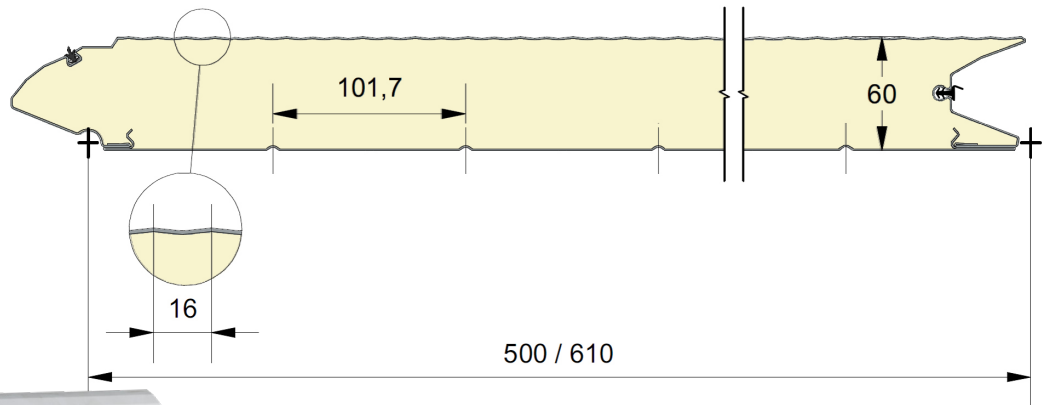

Fingersafe panel with 16mm micro ribbed outer sheet.  
 Available in heights 500 and 610mm.  
 Inner sheet: ribbed, stucco embossed, RAL 9010.

# PANEL GM16

**Reco**  
 SERIES

REFERENCE	HEIGHT	EMBOSSING
949	500	Smooth
950	610	Smooth

## COLORS

	9016 P	7016 P
500	●	○
610	●	

● = Standard    ○ = Option (min. 100 m<sup>2</sup>)