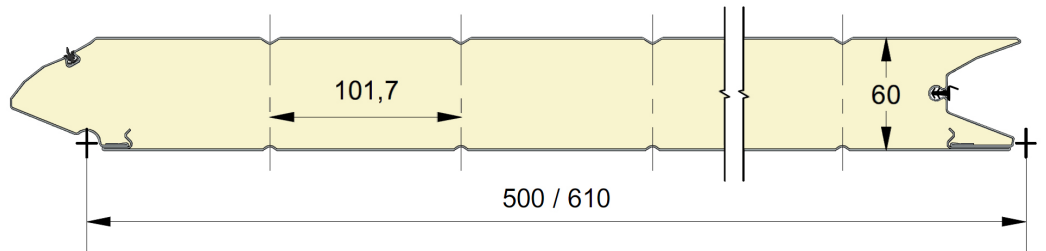

Fingersafe panel with ribbed outer sheet
 Available in heights 500 and 610mm.
 Inner sheet : ribbed, stucco embossed, RAL 9010.

PANEL FL

Reco
 SERIES

REFERENCE	HEIGHT	EMBOSSING
807	500	Smooth
808	610	Smooth
809	500	Woodgrain
810	610	Woodgrain
811	500	Stucco
812	610	Stucco

COLORS

	9010	9016 P	Golden Oak	7016 P
500	○+	●*	○	○
610	○+	●*		

EMBOSSING

● = Standard ○ = Option (min. 100 m²) * = Only in smooth + = Except in smooth

EPCO

YOUR NEEDS. OUR PANELS.