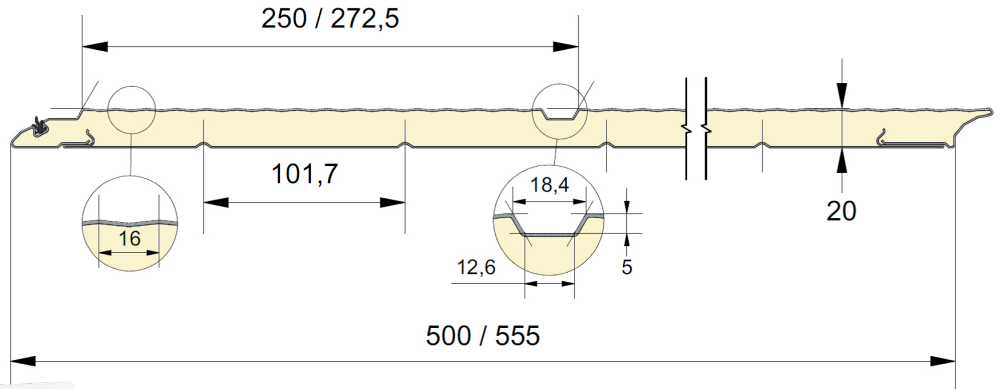

20mm fingersafe panel with grooved and 16mm microribbed outer sheet.
 Available in heights 500 and 555mm.
 Inner sheet ribbed, stucco, RAL 9010.

PANEL CUM16

REFERENCE	HEIGHT	EMBOSSING
1819	500	Smooth
1820	555	Smooth

COLORS

	9016 P	7016 P
500	<input checked="" type="radio"/>	<input type="radio"/>
555	<input checked="" type="radio"/>	<input type="radio"/>

= Standard = Option (min. 100 m²)

EMBOSSING

EPCO

YOUR NEEDS. OUR PANELS.