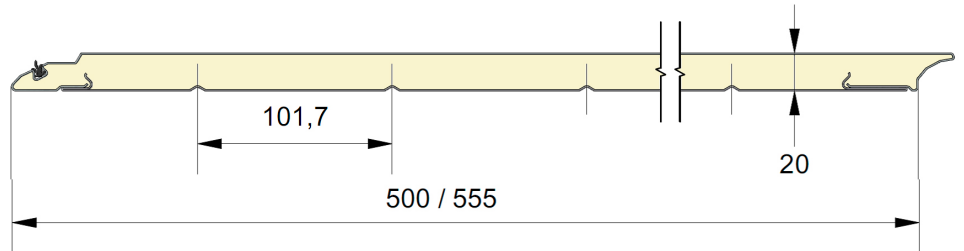

20mm fingersafe panel with flat outer sheet.
 Available in heights 500 and 555mm.
 Inner sheet ribbed, stucco, RAL 9010.

PANEL **CF**

REFERENCE	HEIGHT	EMBOSSING
1801	500	Smooth
1802	555	Smooth
1803	500	Woodgrain
1804	555	Woodgrain
1805	500	Stucco
1806	555	Stucco

COLORS

	9010	9016 P	7016 P
500	○+	●*	○
555	○+	●*	○

EMBOSSING

● = Standard ○ = Option (min. 100 m²) * = Only in smooth + = Except in smooth

EPCO

YOUR NEEDS. OUR PANELS.